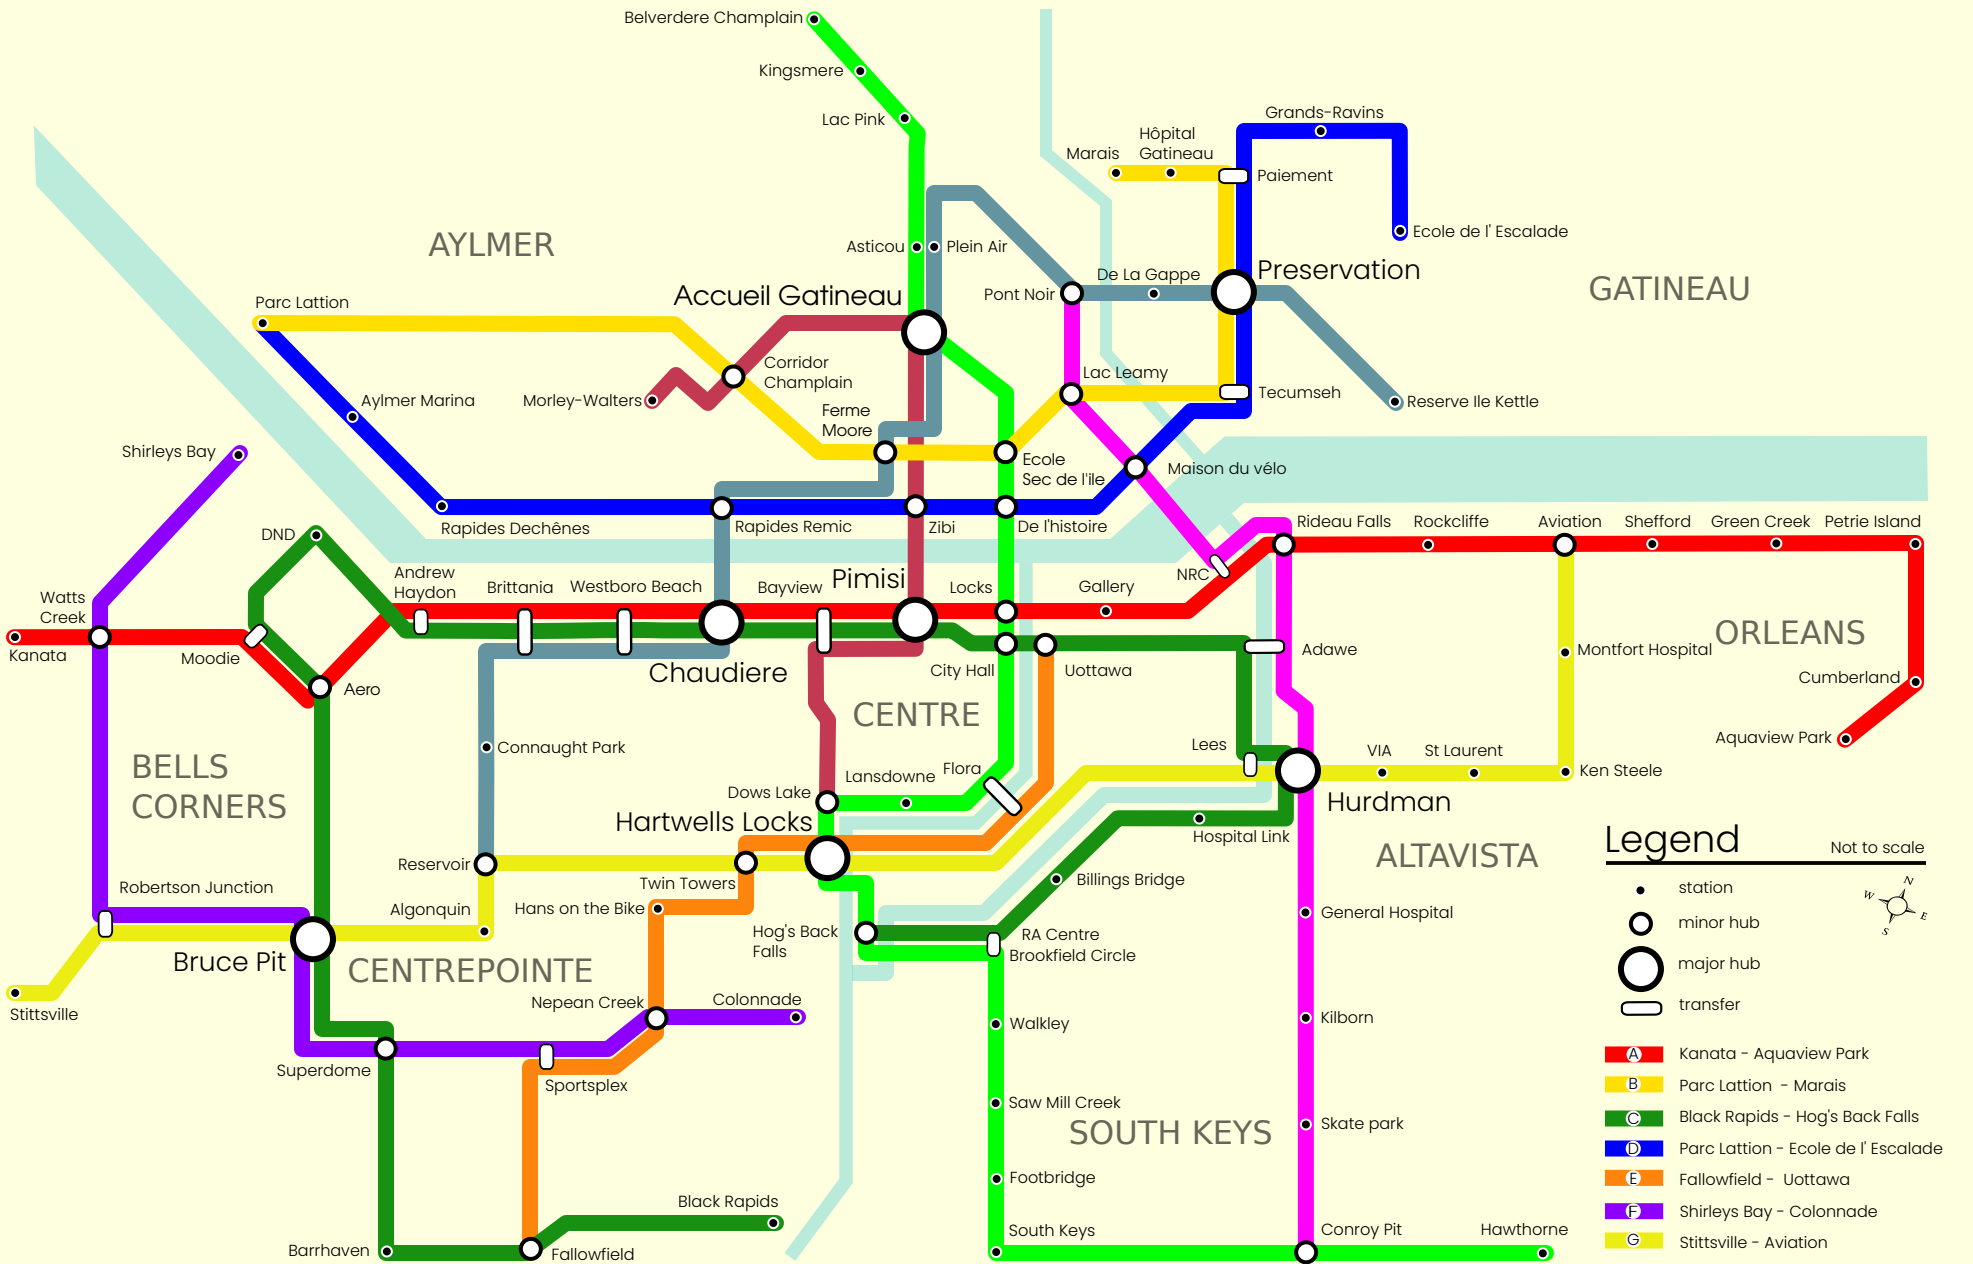

OTTAWA - GATINEAU 🇨🇦 NATIONAL CAPITAL REGION 🇨🇦 CYCLING NETWORK

Design & Copyright - Hans on the Bike

Does not show all pathways

Version: 2021, January 7

HansontheBike.com

Legend

Not to scale

- station
- minor hub
- major hub
- ▭ transfer

- A Kanata - Aquaview Park
- B Parc Lattion - Marais
- C Black Rapids - Hog's Back Falls
- D Parc Lattion - Ecole de l' Escalade
- E Fallowfield - Uottawa
- F Shirleys Bay - Colonnade
- G Stittsville - Aviation
- H Hawthorne - Belvedere Champlain
- K Dow's Lake - Morley Walters
- L Reserve Ile Kettle - Reservoir
- M Point Noir - Conroy Pit