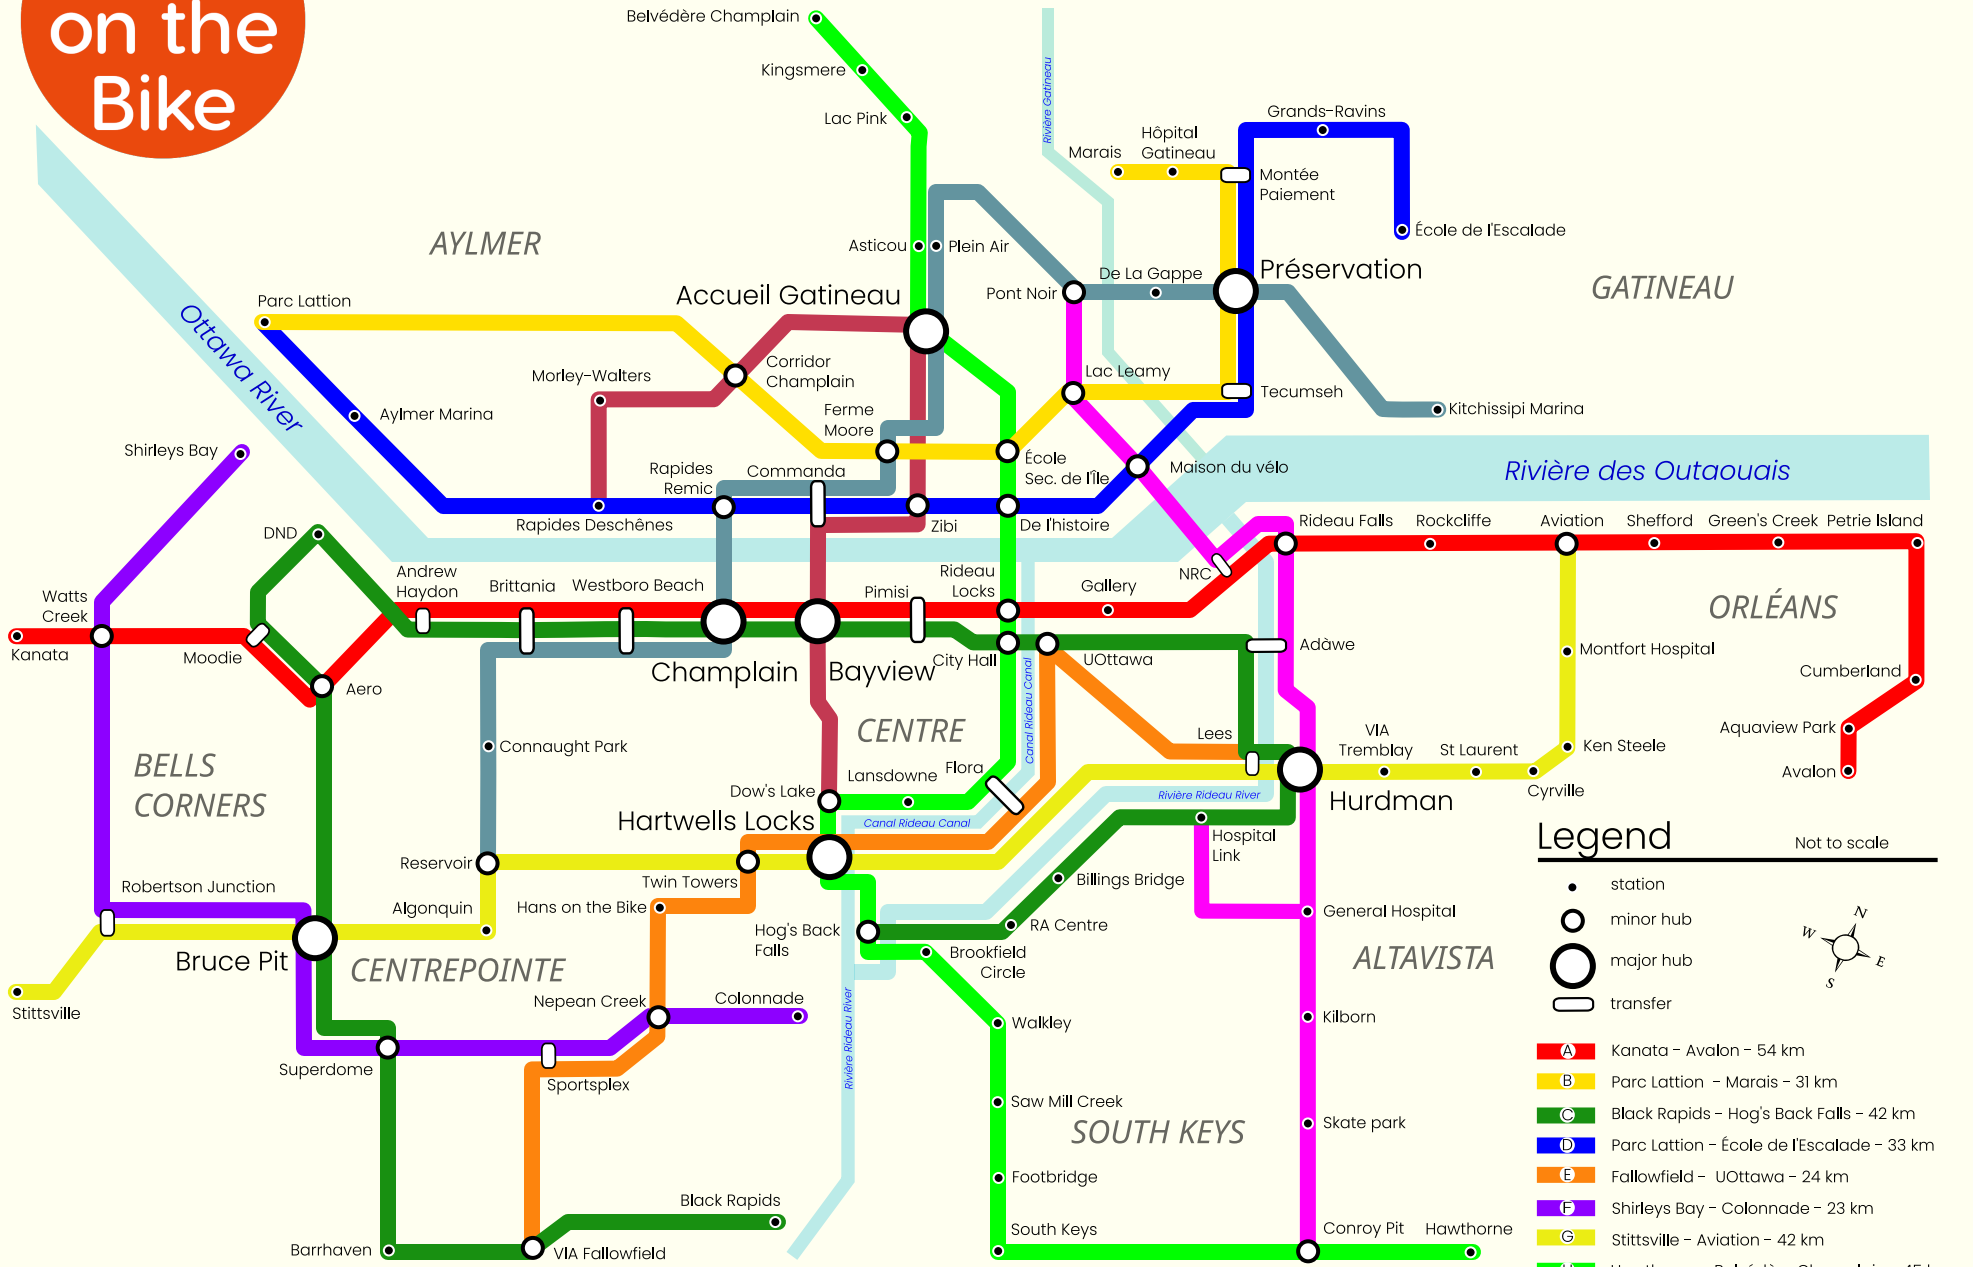

OTTAWA - GATINEAU Bicycle Pathway Network

Legend Not to scale

- station
- minor hub
- major hub
- transfer

- A** Kanata - Avalon - 54 km
- B** Parc Lattion - Marais - 31 km
- C** Black Rapids - Hog's Back Falls - 42 km
- D** Parc Lattion - École de l'Escalade - 33 km
- E** Fallowfield - UOttawa - 24 km
- F** Shirleys Bay - Colonnade - 23 km
- G** Stittsville - Aviation - 42 km
- H** Hawthorne - Belvédère Champlain - 45 km
- K** Dow's Lake - Rapides Deschênes - 22 km
- L** Kitchissippi Marina - Reservoir - 32 km
- M** Point Noir - Conroy Pit - 20 km

For reference only; km are approximate

Design & Copyright - Hans on the Bike
 Does not show all pathways - some short residential/light industrial roads included
 HansOnTheBike.com Version: 2023, August 5 Use at your own risk, this is for educational purposes only